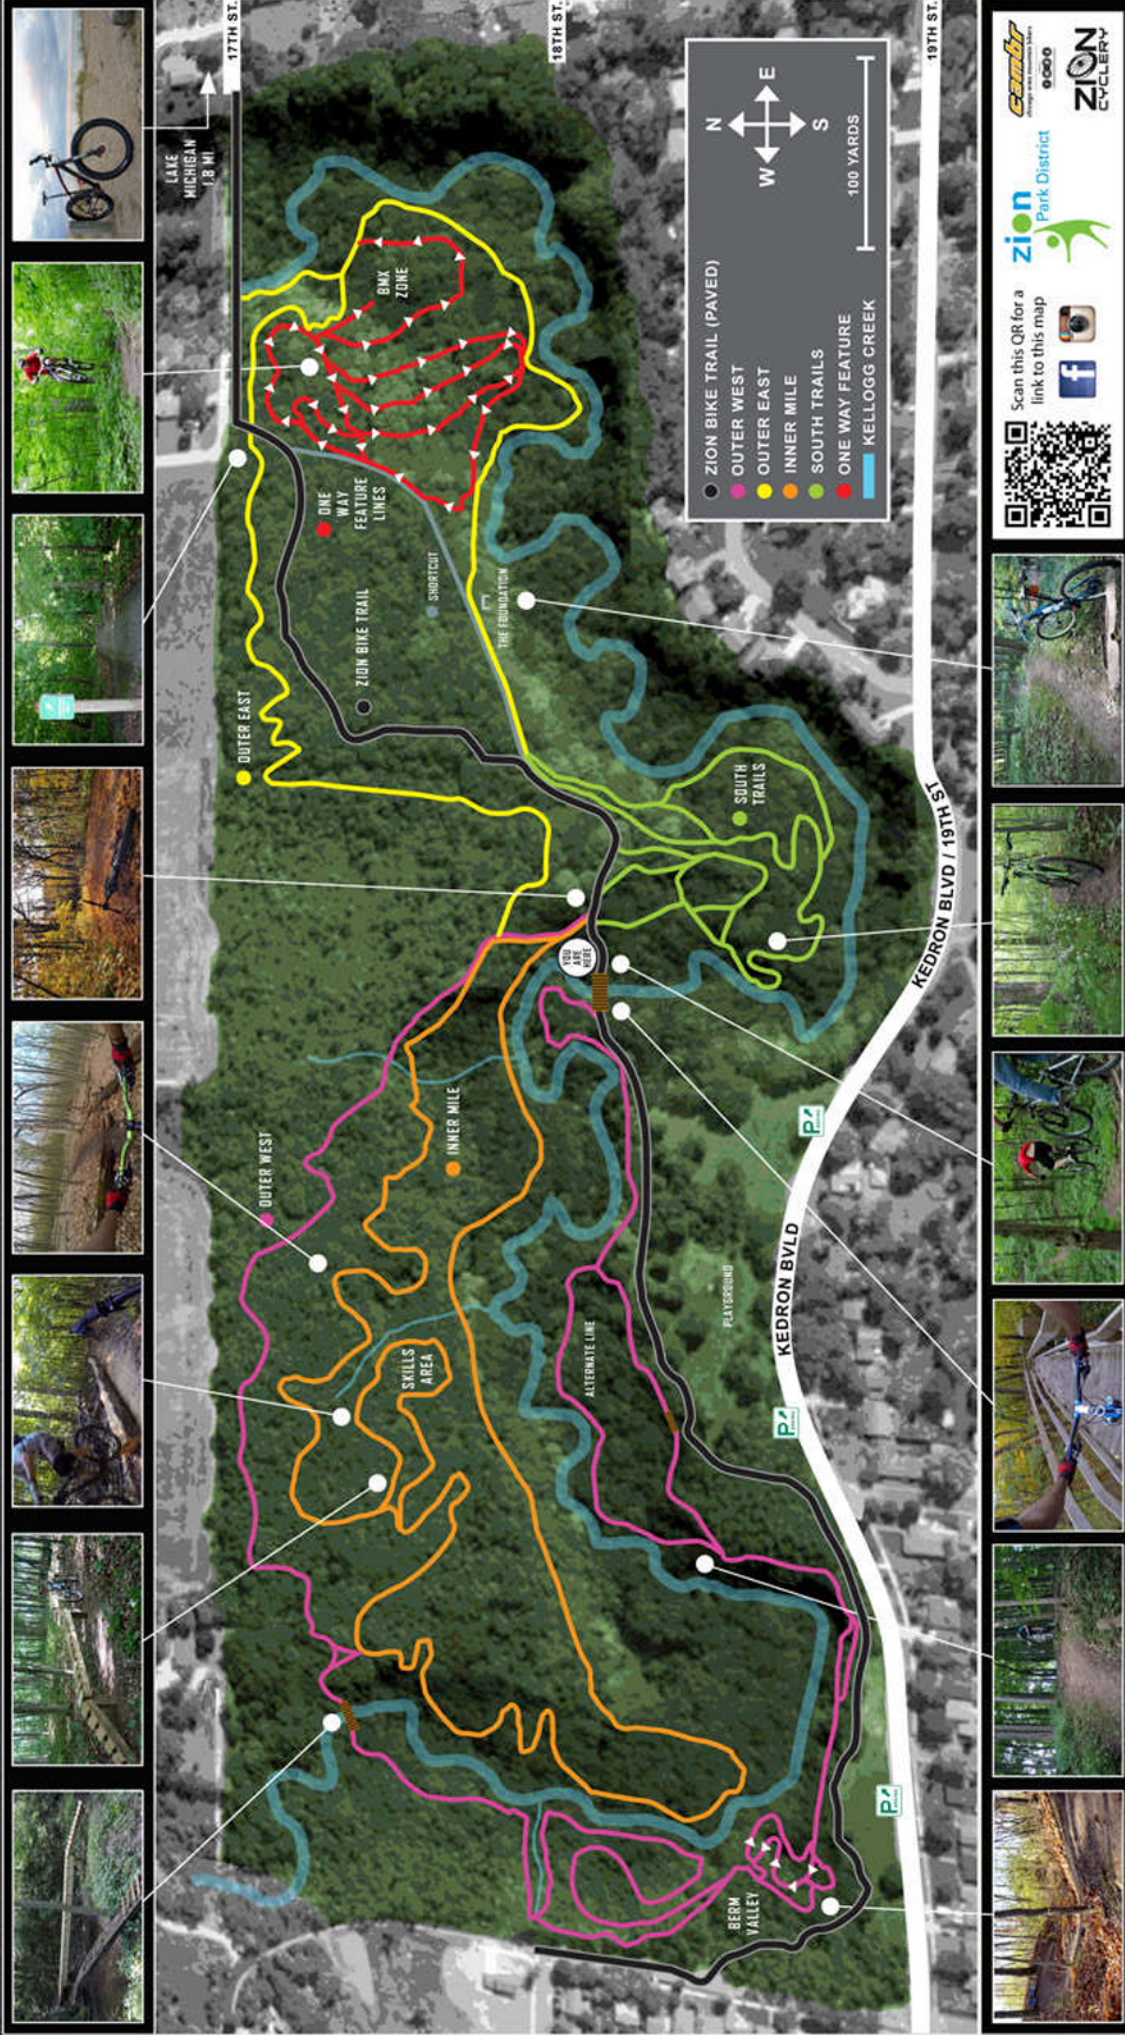

Beulah Park Nature Area

1800 Kedron Ave Zion, IL. 60099

Version 1.1 Last Updated 4.1.2015

Scan this QR for a link to this map

Current trail conditions can be found at cambr.org

Parking can be found along the north side of Kedron Blvd

UNAUTHORIZED TRAIL BUILDING IS PROHIBITED